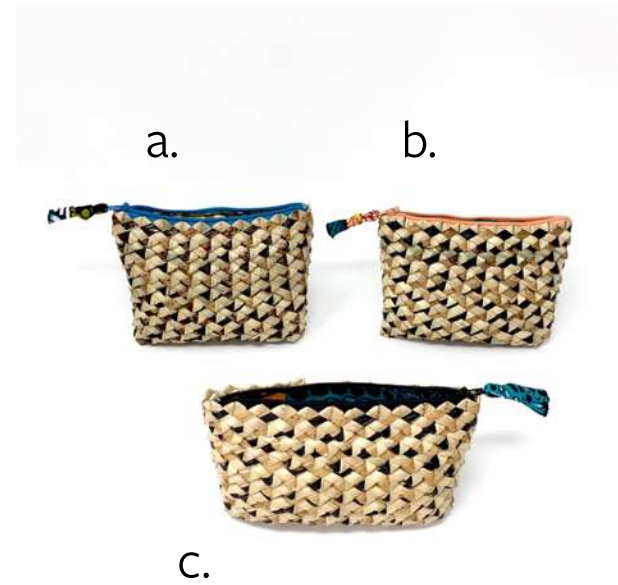

BAGS AND PURSES

Carry a piece of Rwandan culture with you everywhere you go, these pieces are made from hand-woven banana leaves, up-cycled banana fibers, and hand-woven palm leaves.

- a. Palm Leaf Coin Purse in Turquoise - P009
- b. Palm Leaf Coin Purse in Coral - P008
- c. Palm Leaf Coin Purse in Black - P007
- d. Palm Leaf Phone Purse in Coral - P010
- e. Banana Panel Pop Up Bag in Copper - P003