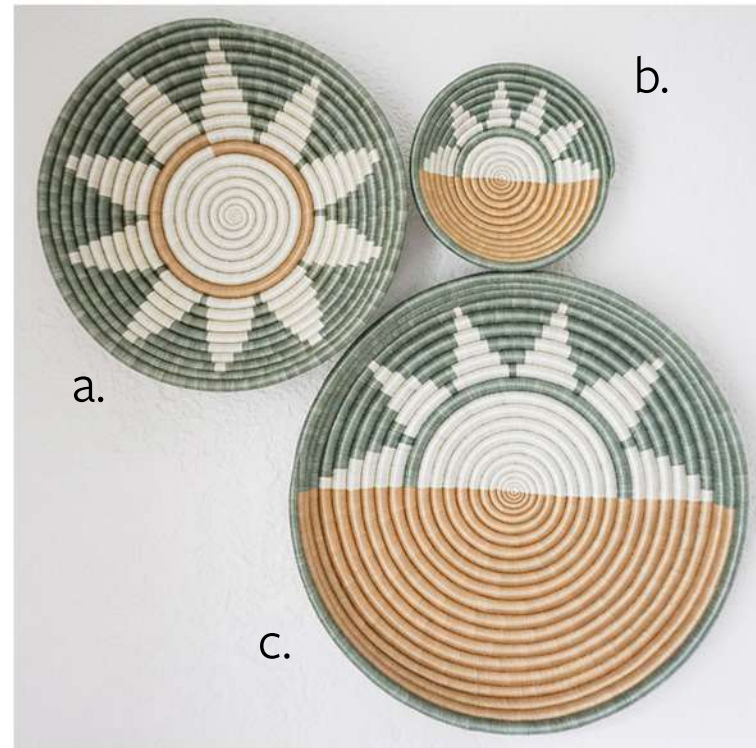

LOCAL + LEJOS WOVEN BOWLS

A fair trade modern home decor collection for Azizi Life featuring a highly curated selection of contemporary products – all made in rural Rwanda!

a. 12” Zuba Bowl in Teal - Bo83, b. 7” Zubita Bowl in Teal - Bo88, c. 16” Zubita Bowl in Teal - Bo89, d. 12” Zuba Bowl in Black - Bo81, e. 12” Bariku Bowl in Black & Tea - Bo23, f. 7” Prism Bowl in Light Pink & Teal - Bo62, g. 12” Prism Bowl in Light Pink & Teal - Bo63, h. 12” Zera Bowl in White & Tea - Bo79, i. 7” Bariku Bowl in Tea & White - Bo25, j. 7” Stacatto Bowl in Black - Bo68, k. 7” Aura Bowl in Tea & White - Bo17, l. 7” Zera Bowl in White & Tea - Bo78, m. 7” Neri Bowl in Tea & White - Bo57