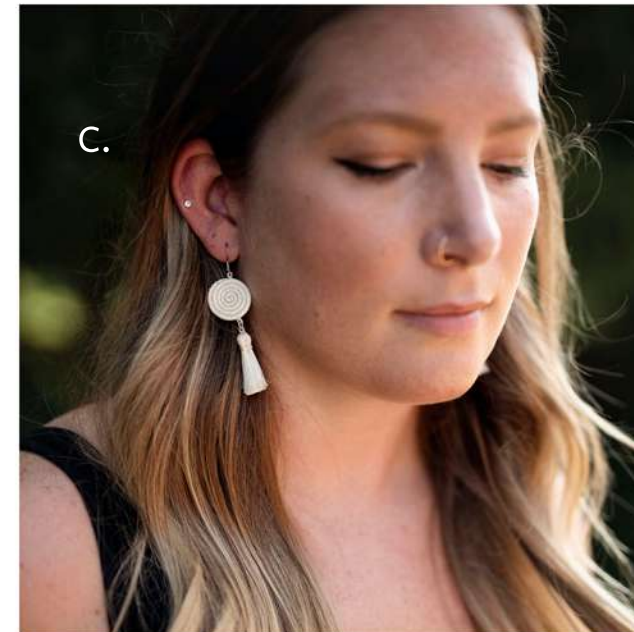

- a. Kinga Earrings in Blush - Jo49
- b. Loop Earrings in Celestial Blue - Jo35
- c. Inshunda Earrings in White - Jo58
- d. Large Disc Earrings in Blush - Jo10
- e. Ziga Earrings in Ice Blue - Jo52
- f. Kimwe Earrings in Black o Jo14

JEWELRY AND ACCESSORIES

The women who weave these earrings use natural sisal fibers and age-old basket weaving techniques, which we then complete with hypoallergenic earring hooks.