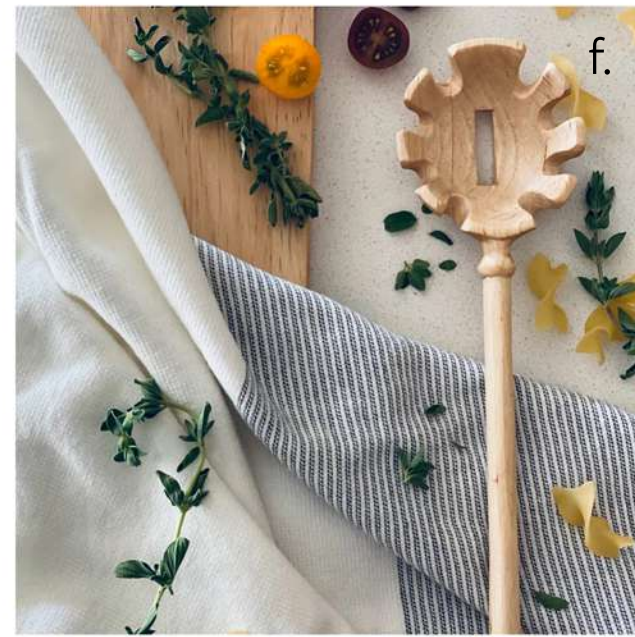

- a. Donna Jean Serving Spoons - Ho17
- b. Square Mason Serving Board - Ho38
- c. Round Mason Serving Board - Ho37
- d. Rectangle Mason Serving Board - Ho39
- e. Leslie Ladle - Ho22
- f. Imogene Pasta Spoon - Ho35
- g. Cheryl Spoon Rest - Ho36

MACY WHITE HOME

By naming each carved item after an incredible woman in her life, Macy wanted these items to be that much more special than just an everyday wooden spoon. With each stir, scoop, and scrape we hope these spoons will be a part of the memories in happy homes to come.