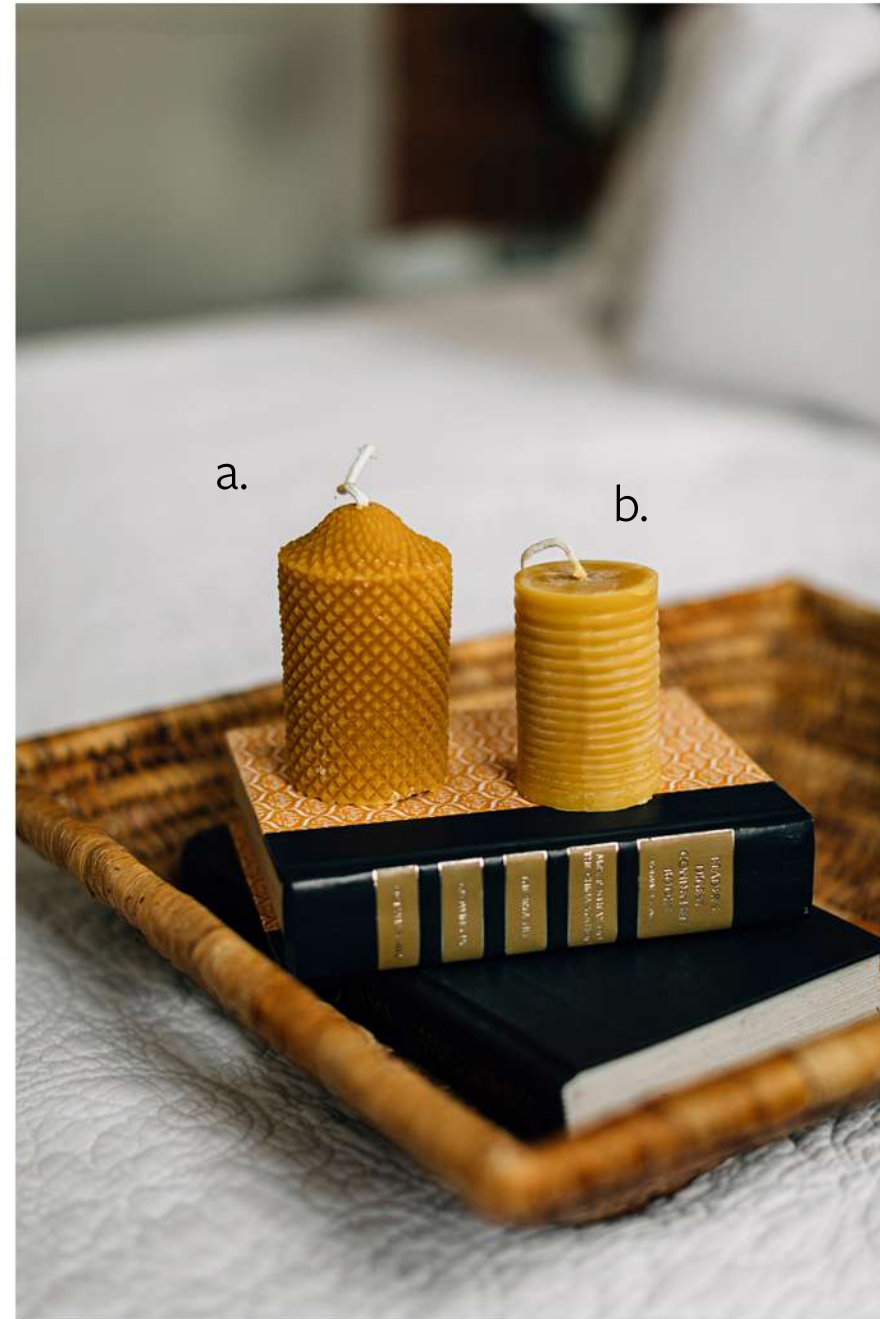

CANDLES

We source our candles through our Rwandan partner 'Beautiful Creations' which helps beekeepers from our impact beekeeping project to source a market for their crafts. They only sell 100% pure and natural, fairly sourced products so you can be sure these candles will benefit your health your heart and your home.

- a. Jackfruit Pillar Candle - Coo6
- b. Ribbed Pillar Candle - Coo5
- c. Twisted Taper Candles (Set of 3) - Coo2
- d. Sunflower Pillar Candle - Coo3
- e. Hexagonal Beehive Candle - Coo4
- f. Hand Dipped Taper Candles (Pair) - Coo1