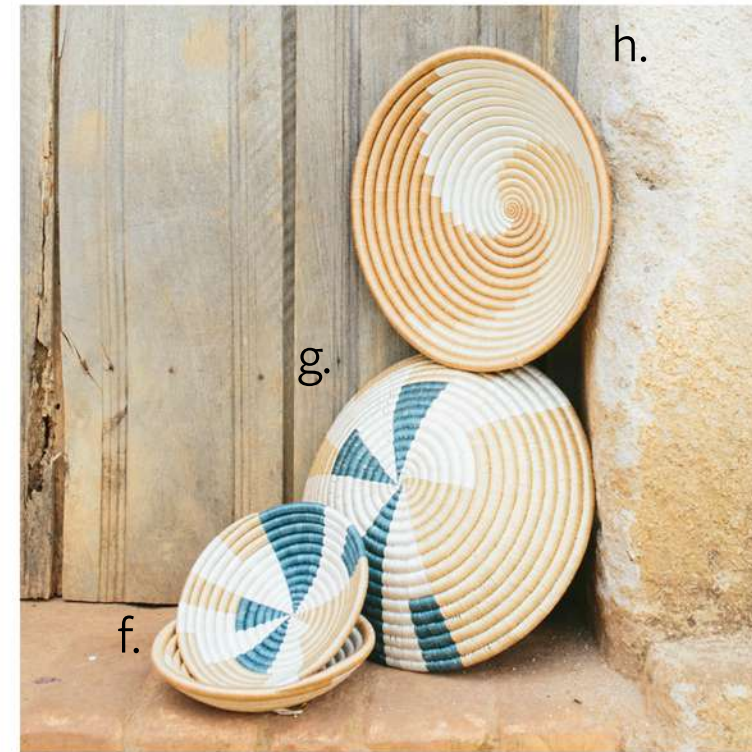

LOCAL + LEJOS WOVEN BOWLS

A fair trade modern home decor collection for Azizi Life featuring a highly curated selection of contemporary products – all made in rural Rwanda!

a. 12” Zuba Bowl in Teal - Bo83, b. 7” Zubita Bowl in Teal - Bo88, c. 16” Zubita Bowl in Teal - Bo89, d. 12” Zuba Bowl in Black - Bo81, e. 12” Bariku Bowl in Black & Tea - Bo23, f. 7” Prism Bowl in Light Pink & Teal - Bo62, g. 12” Prism Bowl in Light Pink & Teal - Bo63, h. 12” Zera Bowl in White & Tea - Bo79, i. 7” Bariku Bowl in Tea & White - Bo25, j. 7” Stacatto Bowl in Black - Bo68, k. 7” Aura Bowl in Tea & White - Bo17, l. 7” Zera Bowl in White & Tea - Bo78, m. 7” Neri Bowl in Tea & White - Bo57