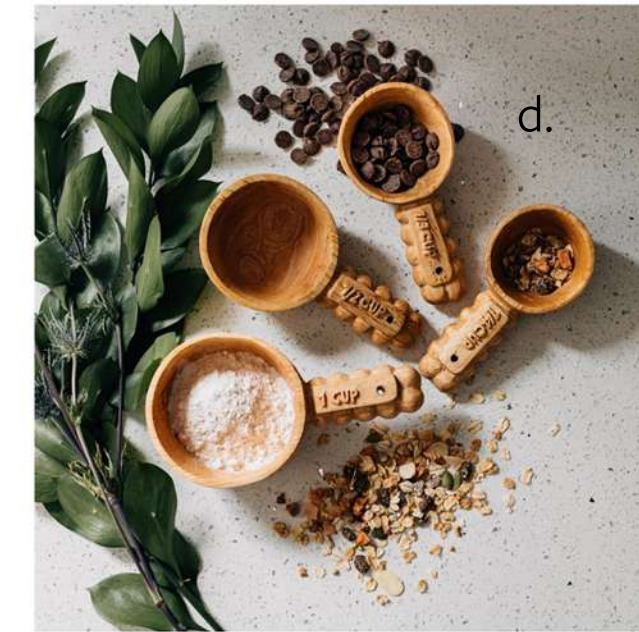

MACY WHITE HOME

Macy's Hand Carved Wooden pieces were born out of many memories in the kitchen growing up cooking and baking with different women in her life.

a. Hand Carved Wooden Spoon Cooking Set: Kendal Large Scoop - Ho20, Merideth Slotted Spoon - Ho23, Quinn Small Scoop - Ho24, Kenzie Blunt End -Ho21
b. Gentry Coffee Scoop - Ho19, c. Lela Long Handle Measuring Spoon Set - Ho26,
d. Ruby Wooden Measuring Cup Set - Ho25, e. Faye Pie Server - Ho18